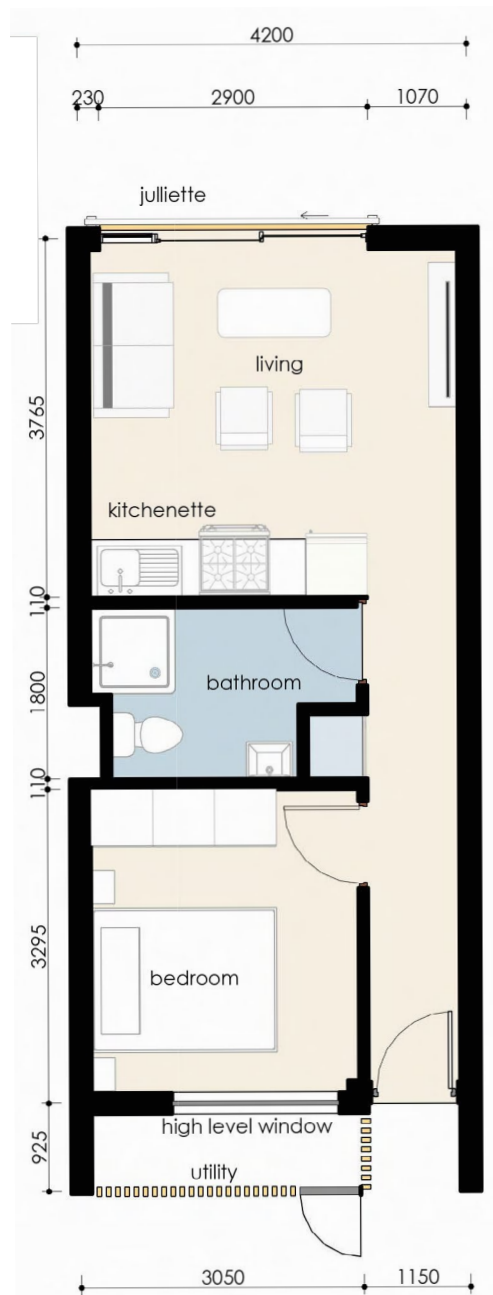

AVIVA

EMBERTON

Unit Type

2 bedroom
2 bathroom

59m² unit
4m² balcony
2m² utility
Total: 65m²

AVIVA

EMBERTON

Unit Type

2 bedroom 1 bathroom

54m² unit
4m² balcony
2m² utility
Total: 60m²

AVIVA

EMBERTON

Unit Type

1 bed

38m² unit

2.3m² utility

Total: 40.3m²

AVIVA

EMBERTON

Unit Type

studio
30m² unit
1.6m² utility
Total: 31.6m²