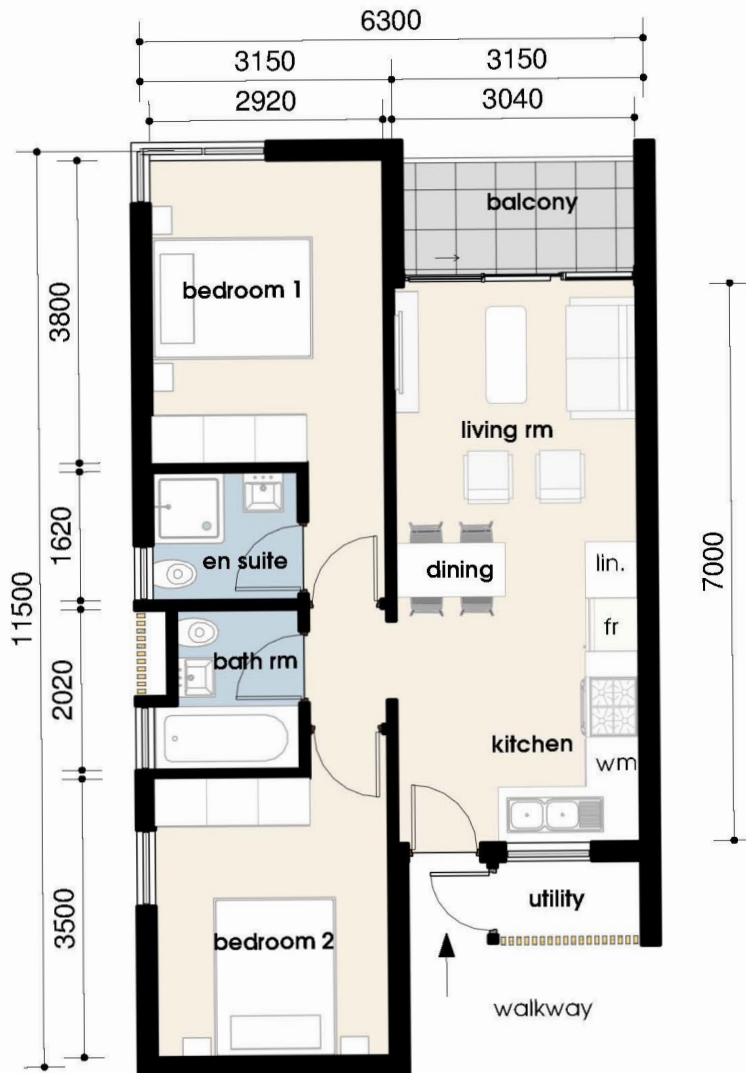

AVIVA

EMBERTON

Unit Type

2 bedroom
2 bathroom

59m² unit
4m² balcony
2m² utility
Total: 65m²

AVIVA

EMBERTON

Unit Type

2 bedroom 1 bathroom

54m² unit
4m² balcony
2m² utility
Total: 60m²

AVIVA

EMBERTON

Unit Type

1 bed

38m² unit

2.3m² utility

Total: 40.3m²

AVIVA

EMBERTON

Unit Type

studio
30m² unit
1.6m² utility
Total: 31.6m²